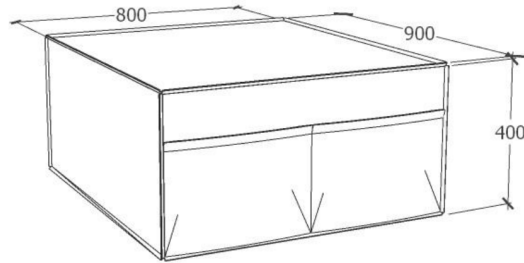

SPECIFICATIONS

OTTOMAN No1

MDF construction with concealed glides, Commercial grade foam. Upholstery: Camira Blazer range or leather to specification.