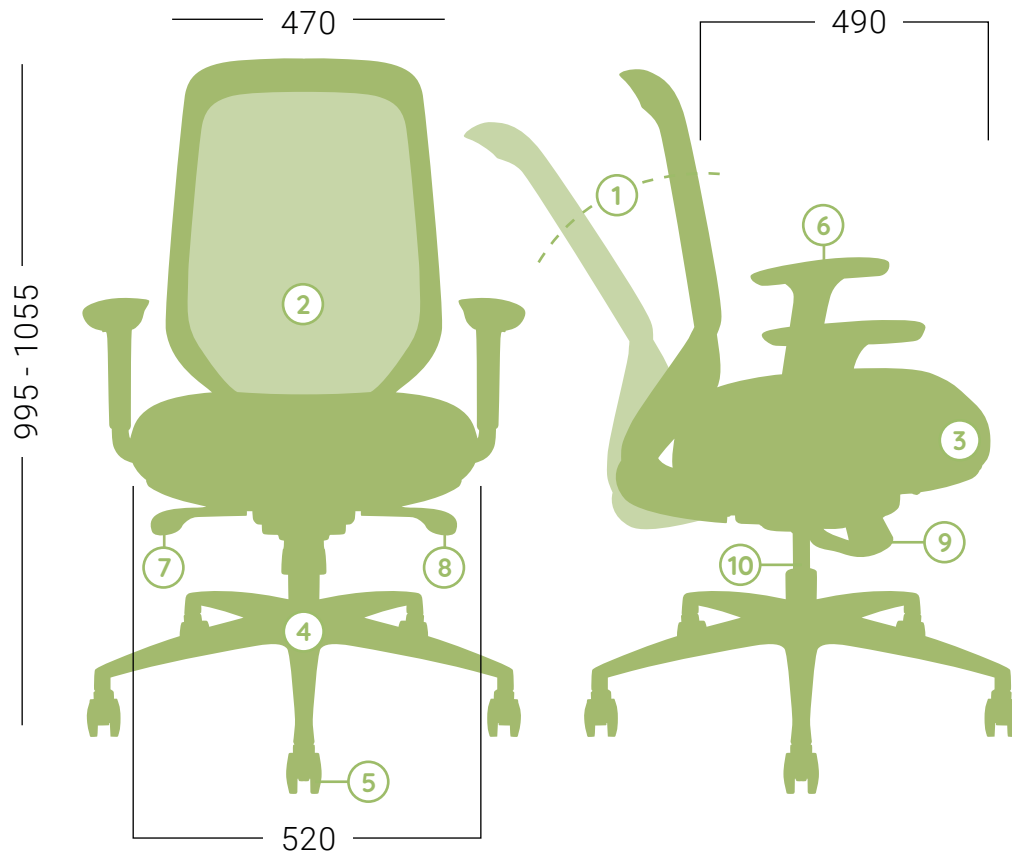

OZONE.

ERGONOMIC CHAIR

OZONE.

WORKSTATIONS

HOT-DESKING

ACTIVE BOARDROOMS

MANAGEMENT

MEETING ROOMS

TRAINING SESSIONS

The Ozone ergonomic chair with its mesh back is a elegant multi-purpose office chair with an array of adjustment for that perfect fit. Designed for all day comfort, the seat pad and height adjustable arms rests make for good ergonomics.

FEATURES

- 1 **Back Rest** - The back rest position adjusts to 4 different locking positions, between 18° and 2°.
- 2 **Lumbar Support** -Medium back with firm breathable mesh.
- 3 **Seat Pad** - A medium density moulded foam
- 4 **Base** - 5 star polished aluminium base
- 5 **Castors** - Black nylon casters
- 6 **Arm Rest** - Height adjustable - forearm soft-rest pad & removable
- 7 **Seat Height Adjustment** - within 455-515
- 8 **Synchro Tilt Mechanism**
- 9 **Tension Dial**
- 10 **Quality Gas Spring**
- 11 **Ozone is available in two colour options**
 Black frame & arms + Black seat pad & mesh
 White frame & arms + Grey mesh & seat pad

1

Ergonomic Back Rest

11

Ozone is available in two colour options

2

Adjustable Breathable mesh

6

Soft Pad Arm-pad