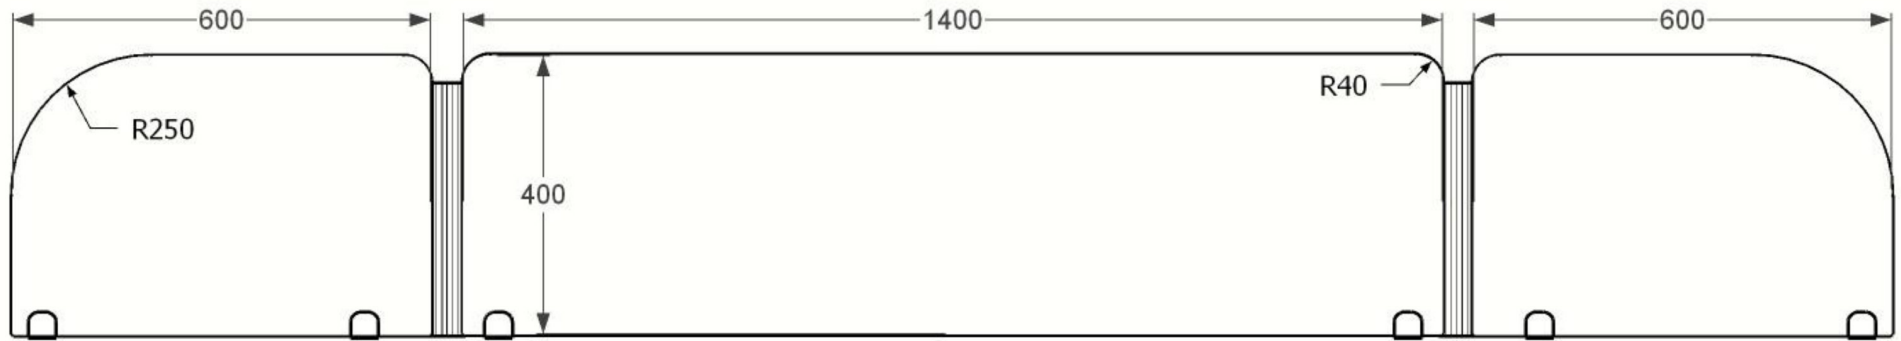

SPECIFICATIONS

Accordion quilted hinges. The screen can be shaped in a desired configuration or put away when not in use.

No commitment workstation screen solution, as there are no permanent fixings, and is a versatile privacy solution for open plan offices.