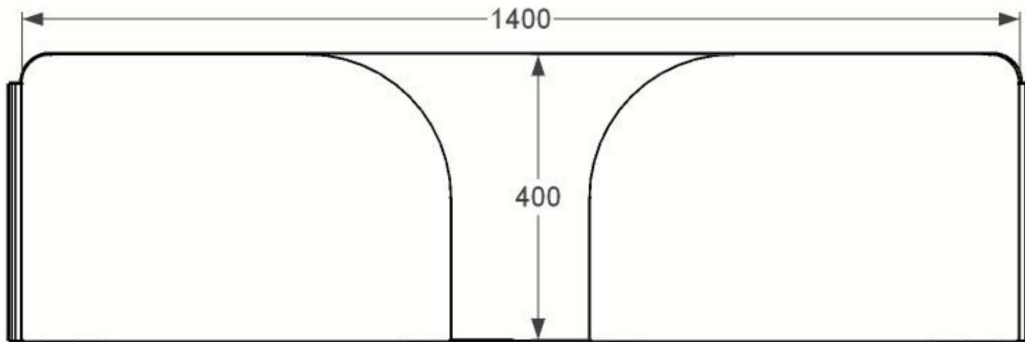

Made with MDF panels which are wrapped in a specified fabric and are joined by accordion quilted hinges. The screen can be shaped in a desired configuration or put away when not in use.

This is a perfect no commitment workstation screen solution, as there are no permanent fixings, and is a versatile privacy solution for open plan offices.

Lead time: 2 -4 weeks

Product Designed by

SPECIFICATIONS

Accordion quilted hinges. The screen can be shaped in a desired configuration or put away when not in use.

No commitment workstation screen solution, as there are no permanent fixings, and is a versatile privacy solution for open plan offices.