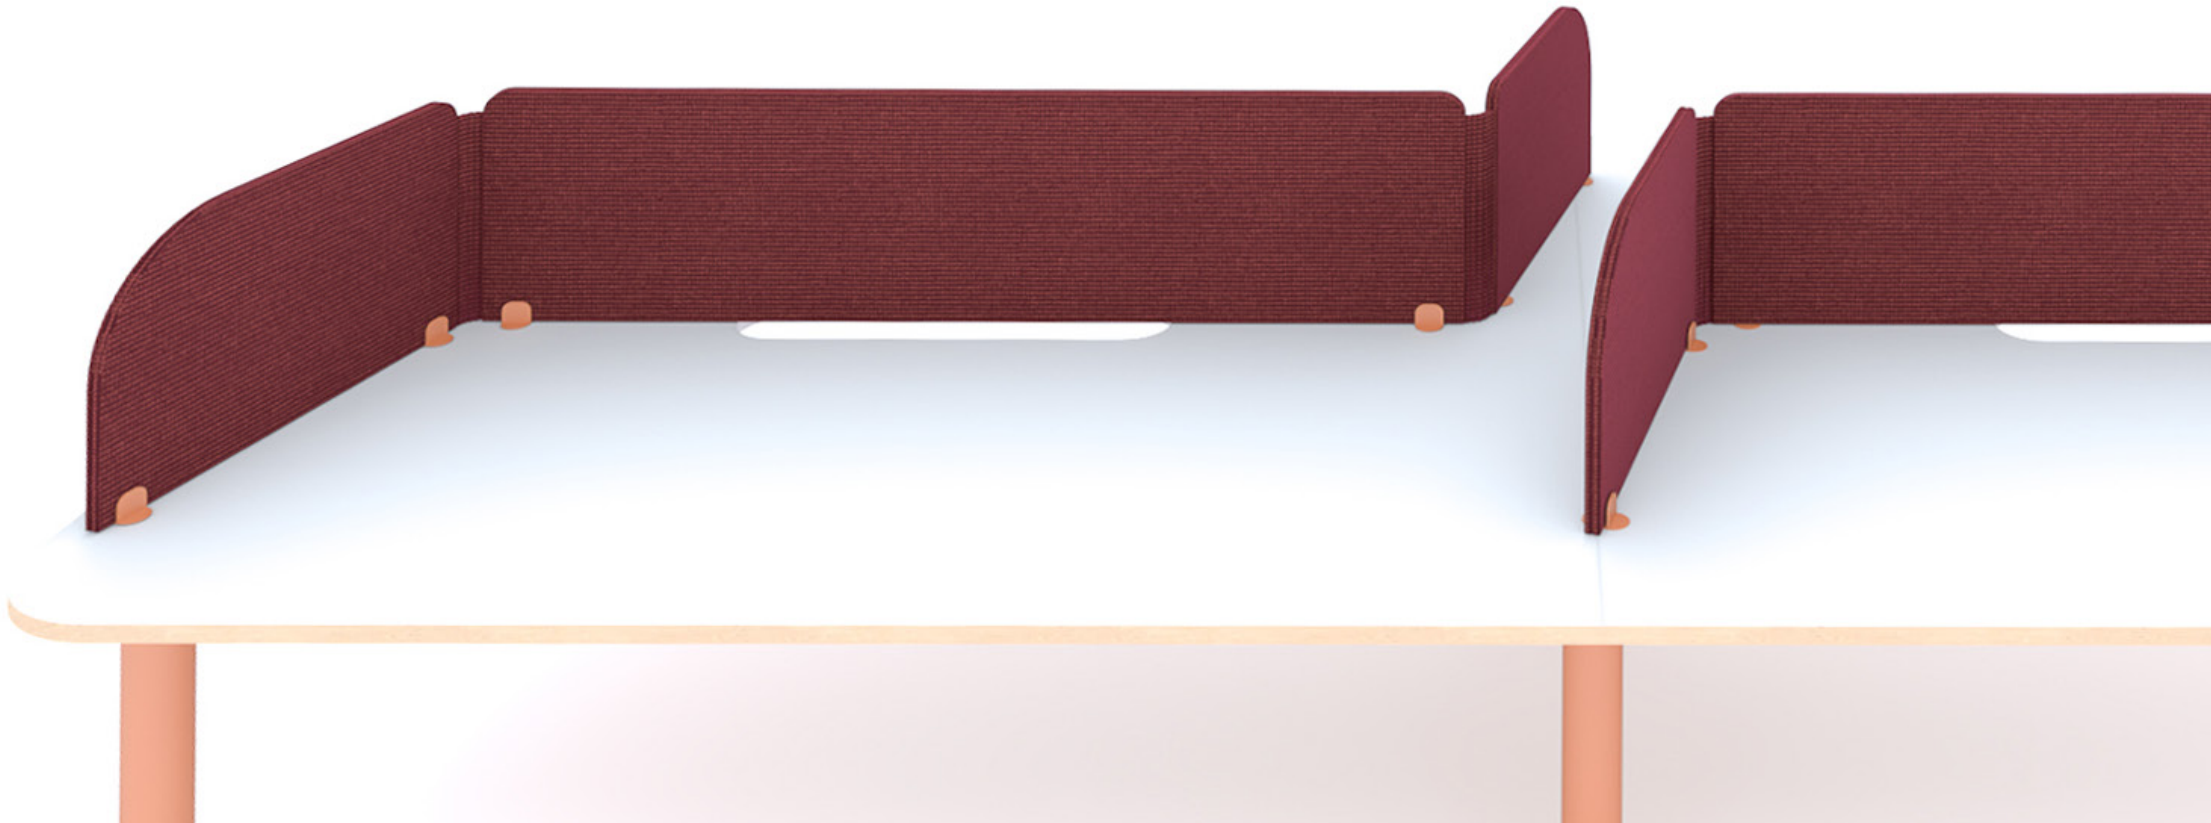

INTROVERT

PORTABLE SCREENS

Supplied by

montage
commercial
interiors

PRODUCT OVERVIEW

Introvert is the new kid on the block. These mobile flexi screens are a truly clever design and a dream for interior designers seeking function and flexibility with workspaces which require the ability to adapt to change.

Made with MDF panels which are wrapped in a specified fabric and are joined by accordion quilted hinges. The screen can be shaped in a desired configuration or put away when not in use.

This is a perfect no commitment workstation screen solution, as there are no permanent fixings, and is a versatile privacy solution for open plan offices.

Lead time: 2 -4 weeks

Product Designed by

SPECIFICATIONS

Accordion quilted hinges. The screen can be shaped in a desired configuration or put away when not in use.

No commitment workstation screen solution, as there are no permanent fixings, and is a versatile privacy solution for open plan offices.