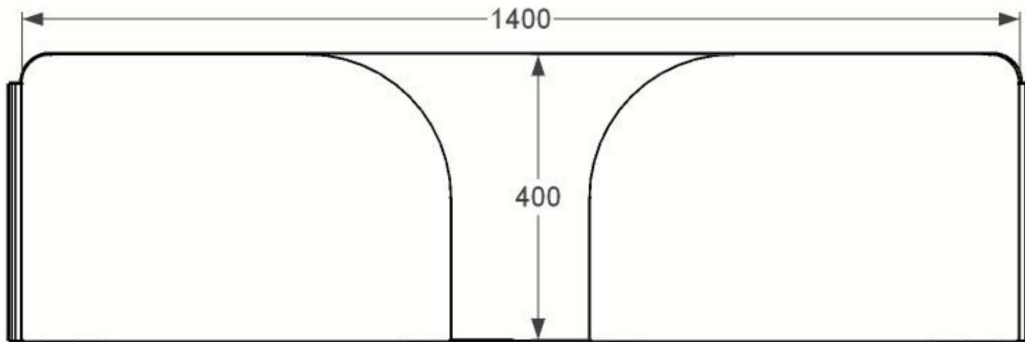

SPECIFICATIONS

Accordion quilted hinges. The screen can be shaped in a desired configuration or put away when not in use.

No commitment workstation screen solution, as there are no permanent fixings, and is a versatile privacy solution for open plan offices.