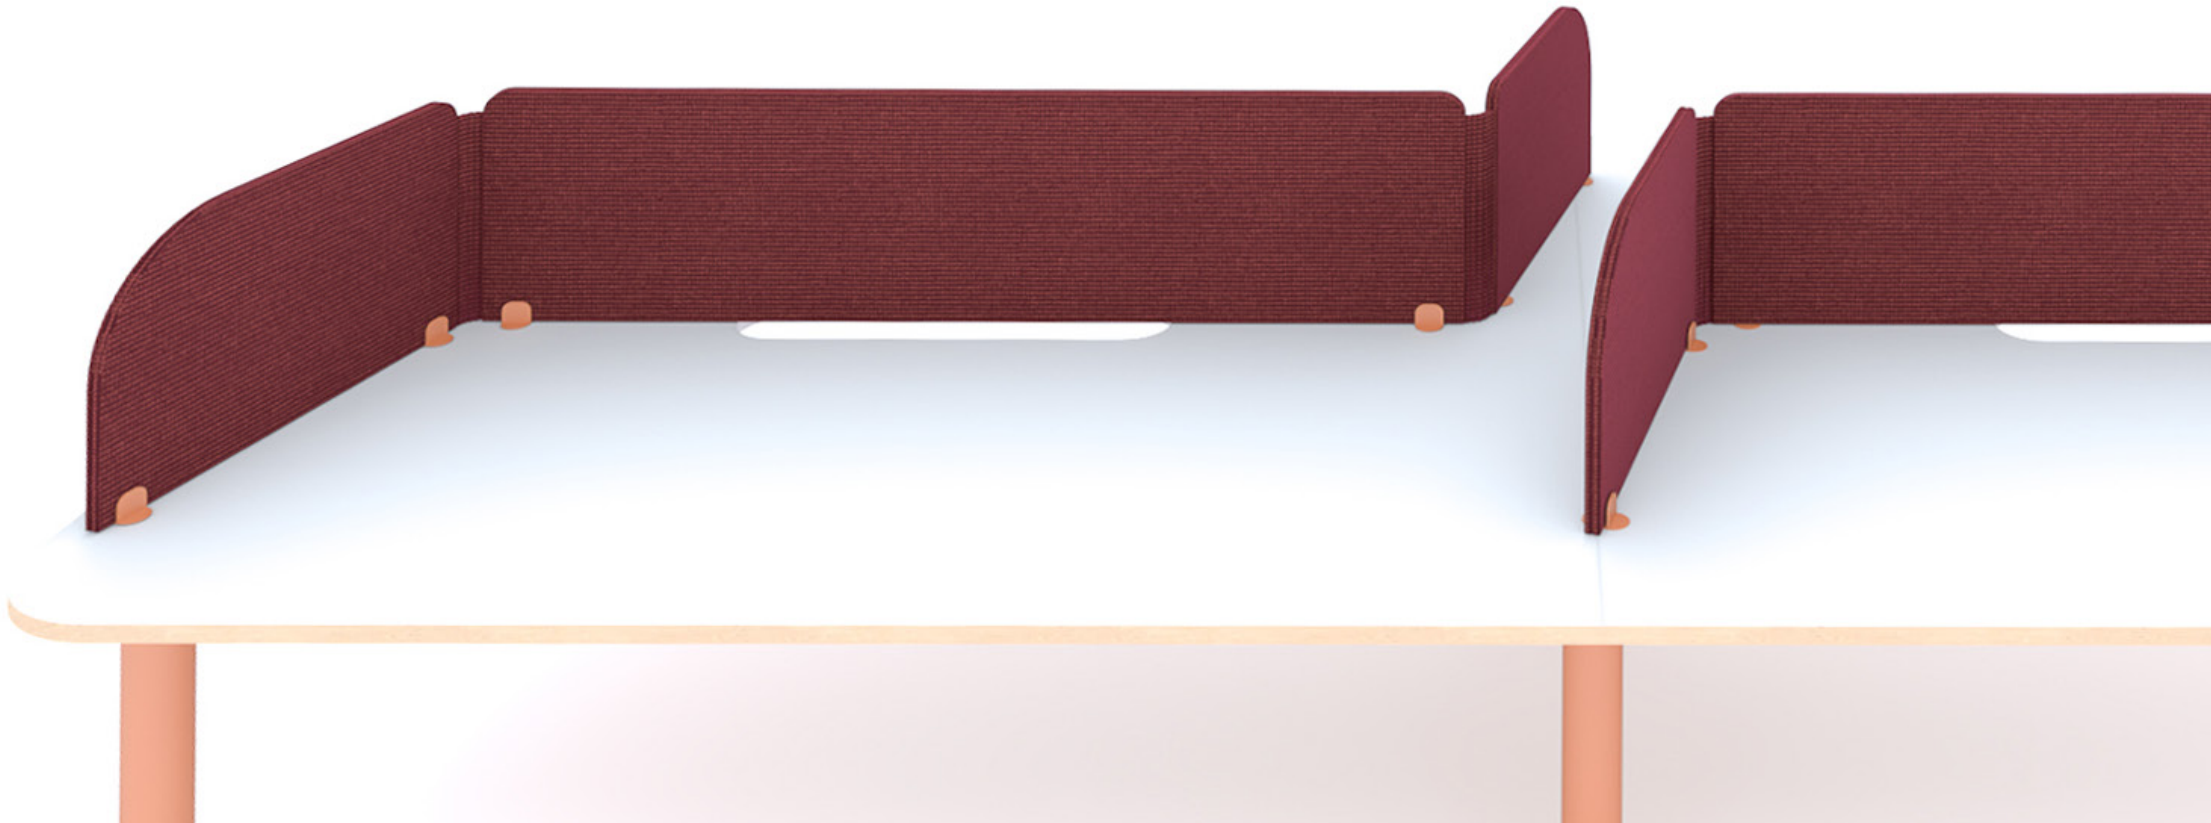

## PRODUCT OVERVIEW

Introvert is the new kid on the block. These mobile flexi screens are a truly clever design and a dream for interior designers seeking function and flexibility with workspaces which require the ability to adapt to change.

Made with MDF panels which are wrapped in a specified fabric and are joined by accordion quilted hinges. The screen can be shaped in a desired configuration or put away when not in use.

This is a perfect no commitment workstation screen solution, as there are no permanent fixings, and is a versatile privacy solution for open plan offices.

# SPECIFICATIONS

Accordion quilted hinges. The screen can be shaped in a desired configuration or put away when not in use.

No commitment workstation screen solution, as there are no permanent fixings, and is a versatile privacy solution for open plan offices.