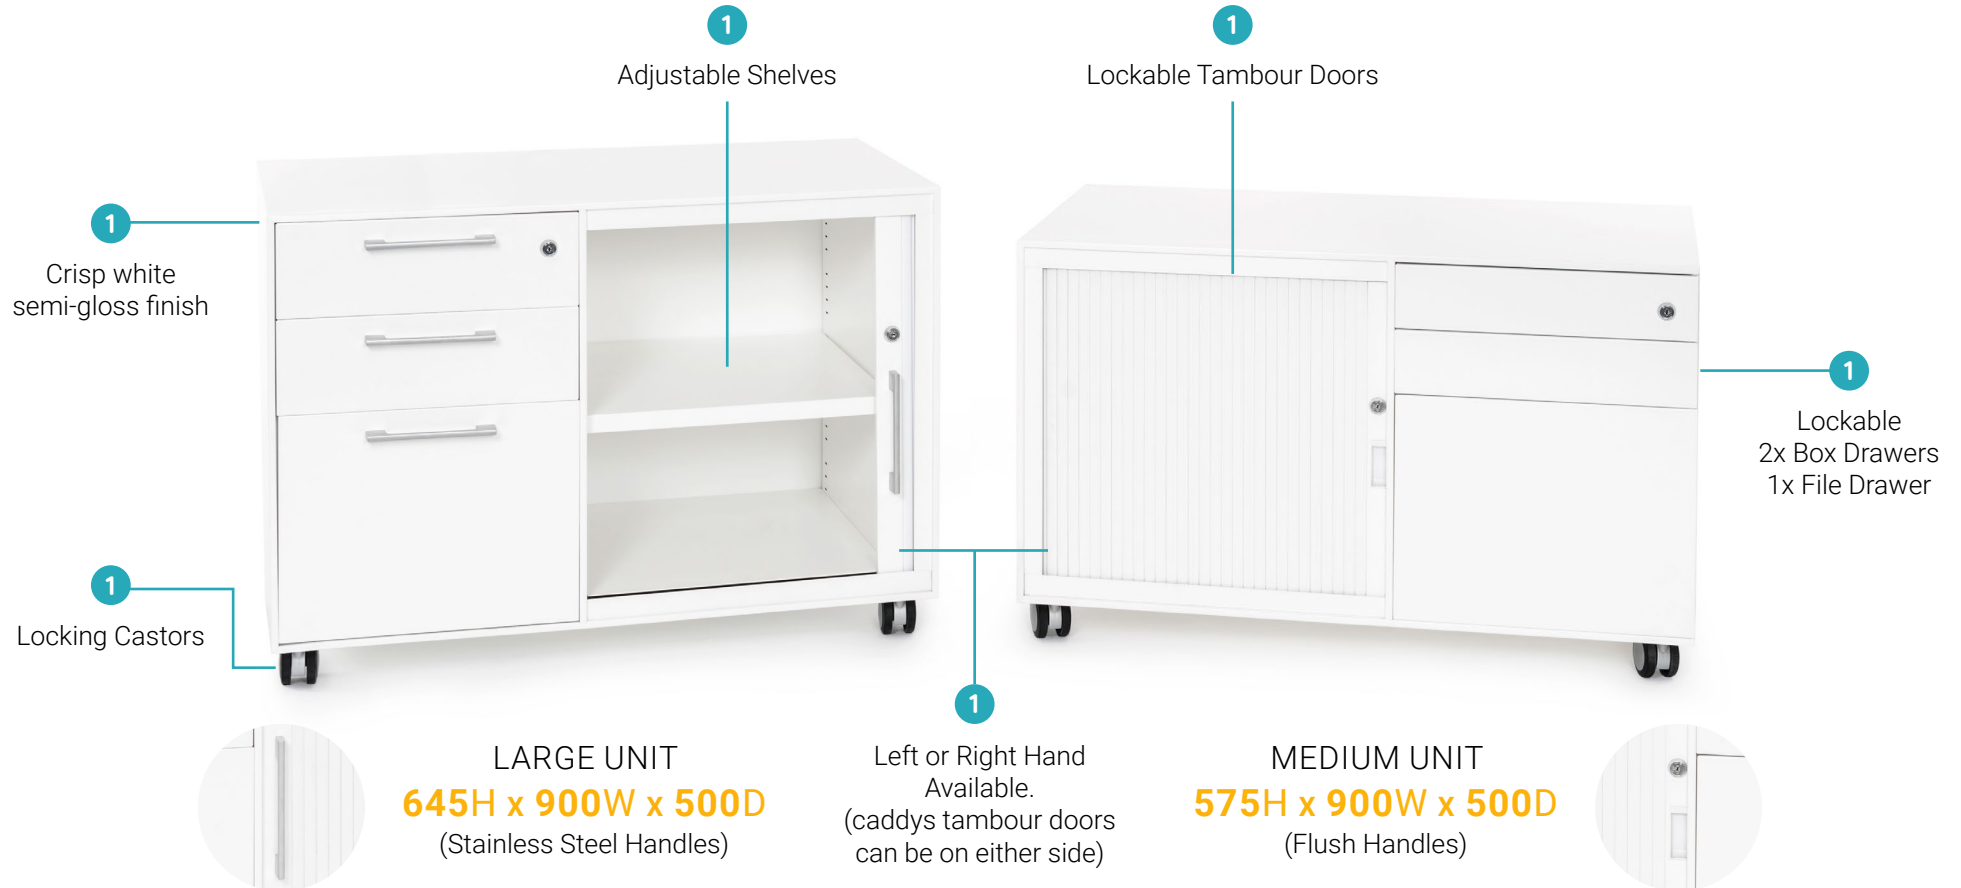

TAMBO

# CADDY

Tambo caddy is a multi usage storage solution for personal storage. Need extra bench space or seat, simply add a fitted laminate or timber top to create a bench or an upholstered soft pad for a seat.