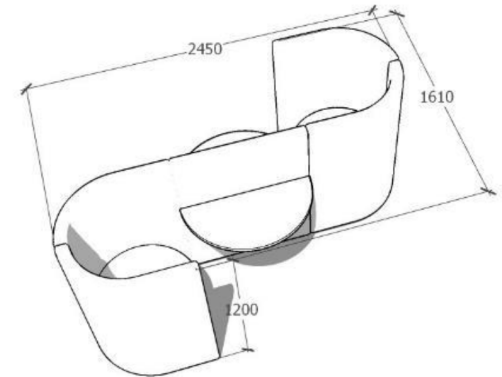

CONFIGURATIONS

CUBBY DESK

MDF construction with concealed glides,
Upholstery: as specified
Plywood top with Forbo furniture linoleum top surface in available colours

HIGH BACK DOUBLE BOOTH WITH LEDGE

MDF construction with concealed glides,
Commercial grade foam
Upholstery: as specified
Plywood top with Forbo furniture linoleum top surface in available colours

HIGH BACK DOUBLE BOOTH WITH TABLE

MDF construction with concealed glides,
Commercial grade foam
Upholstery: as specified
Mild steel base powder coated to Standard Dulux or Interpon colour range
Plywood top with Forbo furniture linoleum top surface in available colours

HIGH BACK SINGLE S-BOOTH WITH LEDGES

MDF construction with concealed glides,
Commercial grade foam
Upholstery: as specified
Plywood top with Forbo furniture linoleum top surface in available colours

HIGH BACK SINGLE BOOTH WITH LEDGE

MDF construction with concealed glides,
Commercial grade foam
Upholstery: as specified
Plywood top with Forbo furniture linoleum top surface in available colours

Please consider using felt, woven or quilted fabric to further assist with sound absorption. Opt for thicker, textured ranges with a degree of stretch, this not only will help comfort and focus of its use, but will follow curves much better.