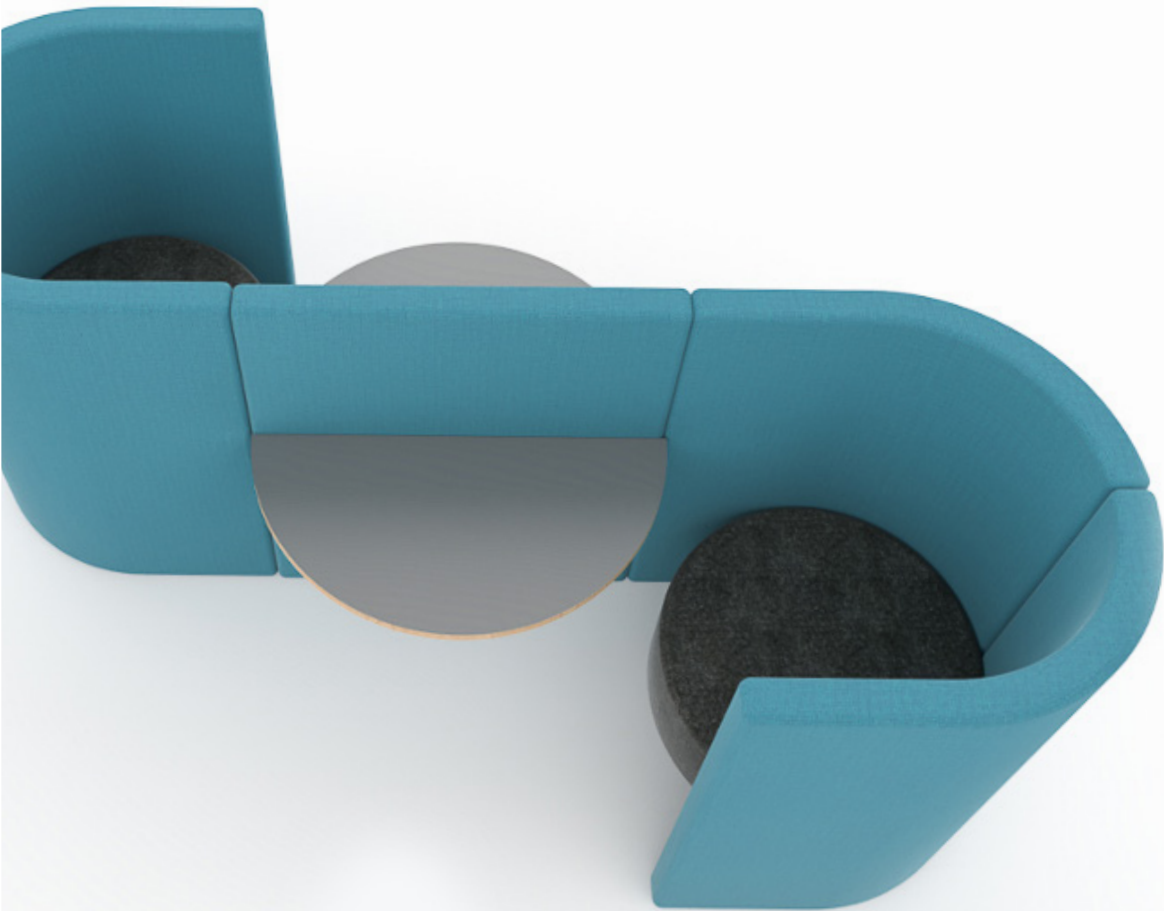

montage
commercial
interiors

sydney head office

22 Burrows Rd, St Peters, Sydney, NSW, 2044

enquiries@montage-interiors.com.au

montage-interiors.com.au

melbourne

30 Baker Street, Richmond, Vic 3121

melbourne@montage-interiors.com.au

montage-interiors.com.au