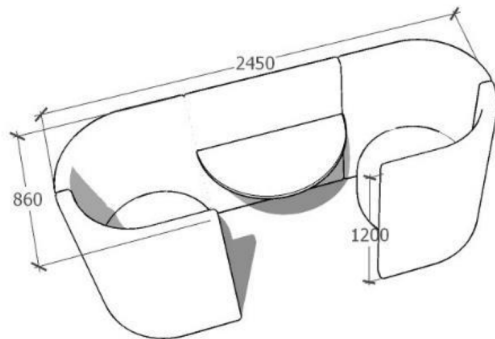

HIGH BACK SINGLE BOOTH WITH LEDGE

MDF construction with concealed glides,
Commercial grade foam
Upholstery: as specified
Plywood top with Forbo furniture linoleum top surface in available colours